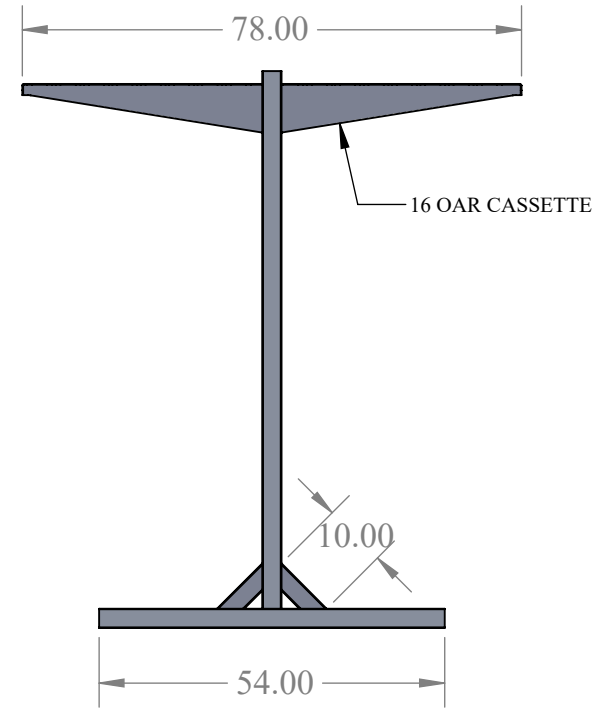

Sculling Oar Rack

CASSETTE OPTIONS