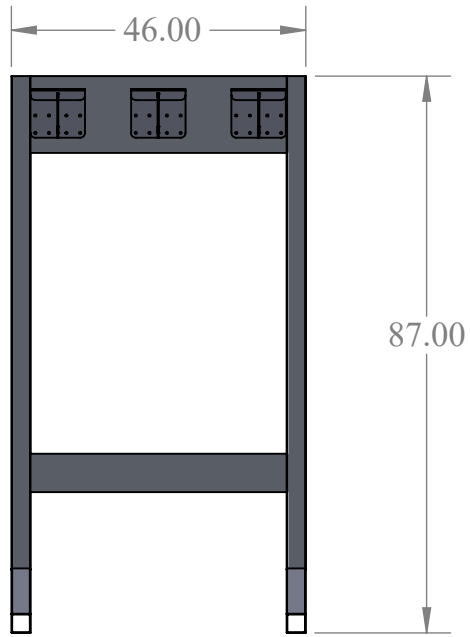

Sculling Oar Rack

CASSETTE OPTIONS