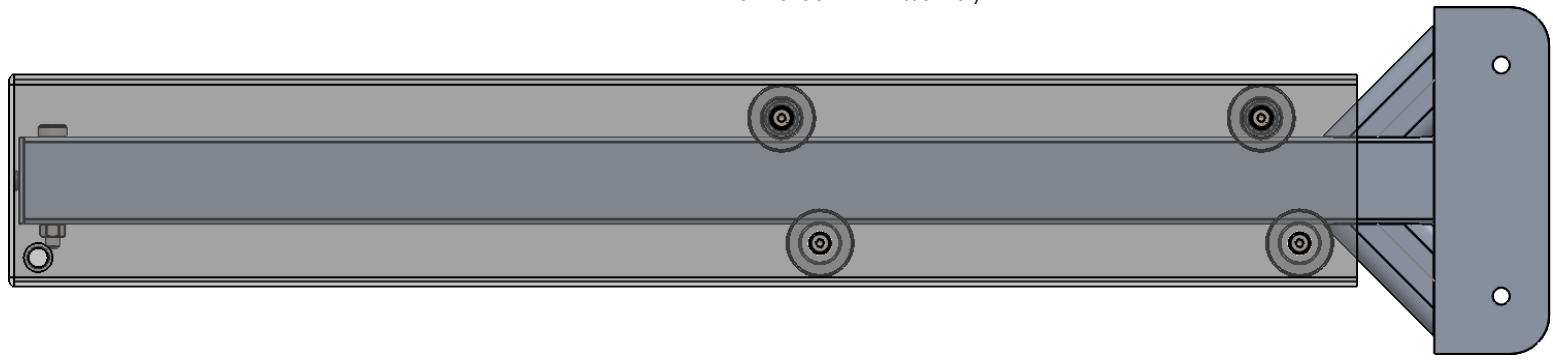

Full Pullout Arm Assembly

Shoulder 3/8" Bolt x 4