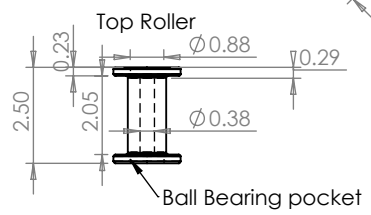

Full Pullout Arm Assembly

Shoulder 3/8" Bolt x 4