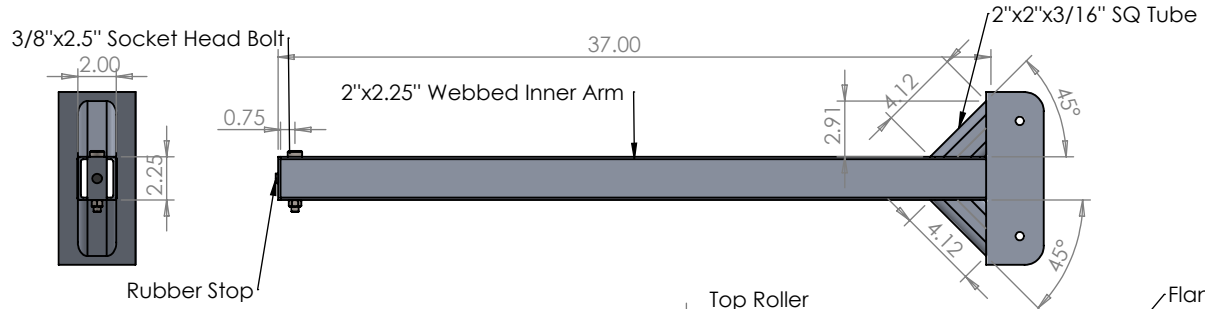

Full Pullout Arm Assembly

Shoulder 3/8" Bolt x 4