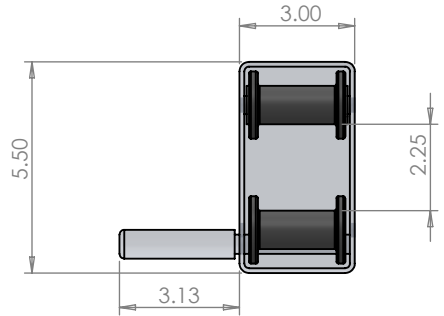

Full Pullout Arm Assembly

Shoulder 3/8" Bolt x 4