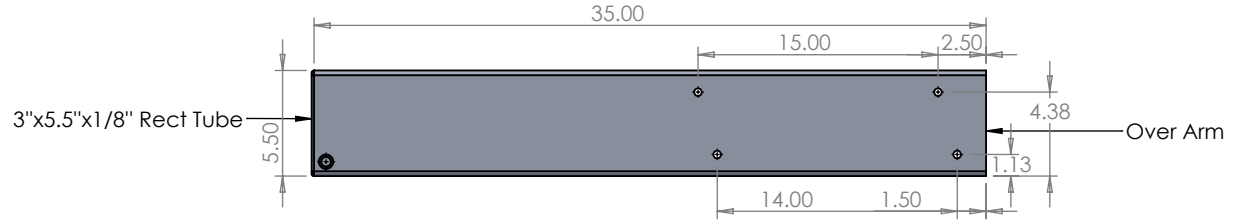

Full Pullout Arm Assembly

Shoulder 3/8" Bolt x 4