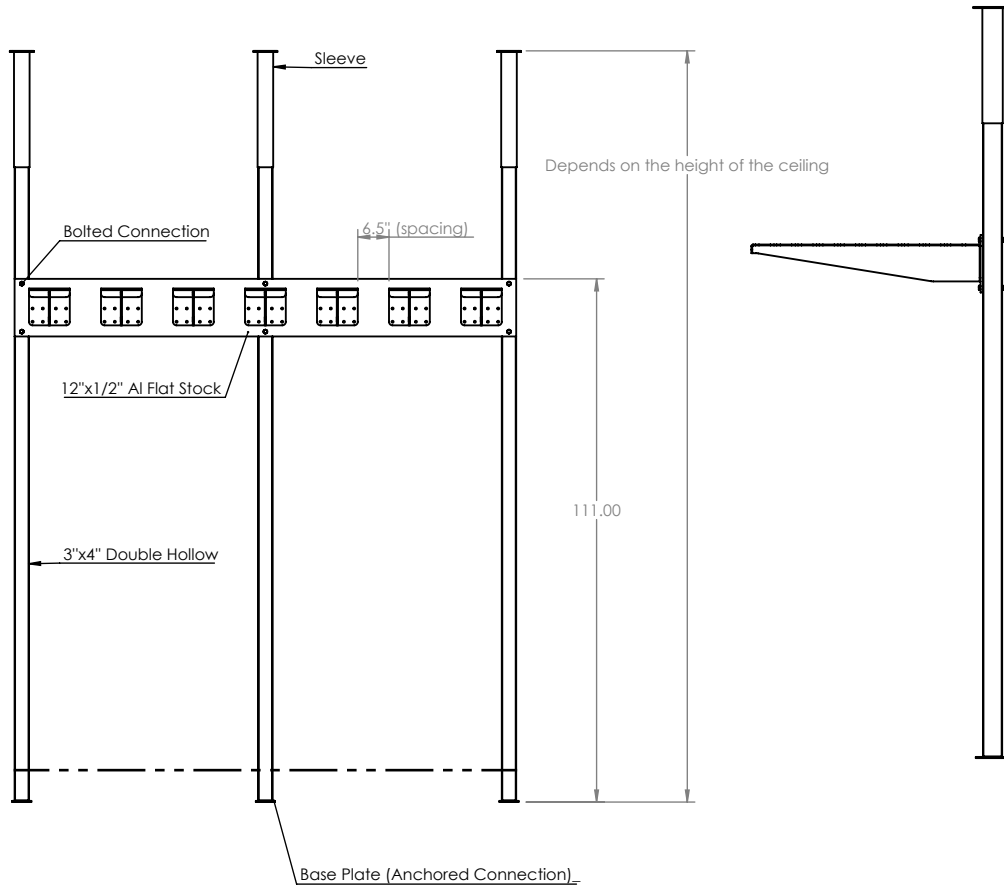

Permanent Sweep Oar Racks

Sleeve Detail

Upright Extrusion Detail