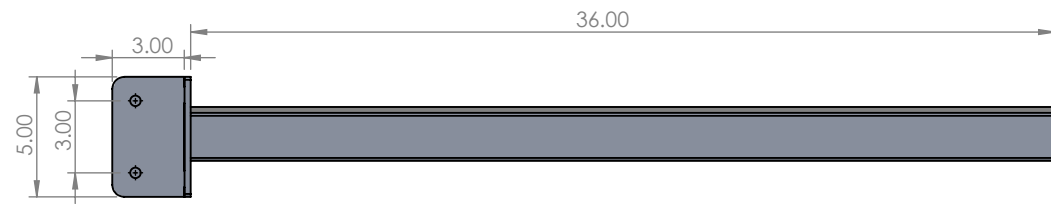

Small Arms

Large Arms

Mouting Plate

Mouting Plate

Title: Fixed Arms

Dimension are in inches and degrees

Materials

Frame: 6061-T6 AL

Scale: 1:50 11-20-2024