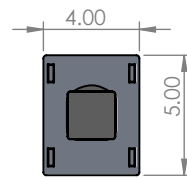

Small Arms

Large Arms

Mouting Plate

Mouting Plate

Title: Fixed Arms

Dimension are in inches and degrees

Materials

Frame: 6061-T6 AL