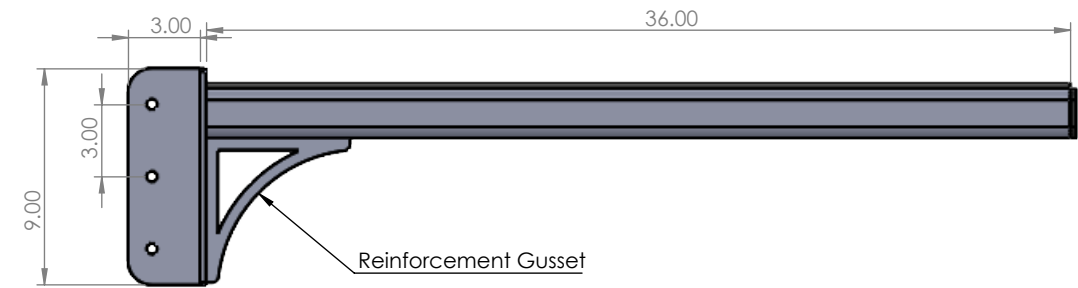

Small Arms

Large Arms

Mouting Plate

Mouting Plate

Title: Fixed Arms

Dimension are in inches and degrees

Materials

Frame: 6061-T6 AL

Scale: 1:50 11-20-2024