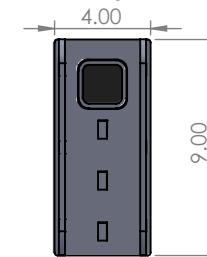

Small Arms

Large Arms

Mouting Plate

Mouting Plate

Title: Fixed Arms

Dimension are in inches and degrees

Materials

Frame: 6061-T6 AL

Scale: 1:50 11-20-2024